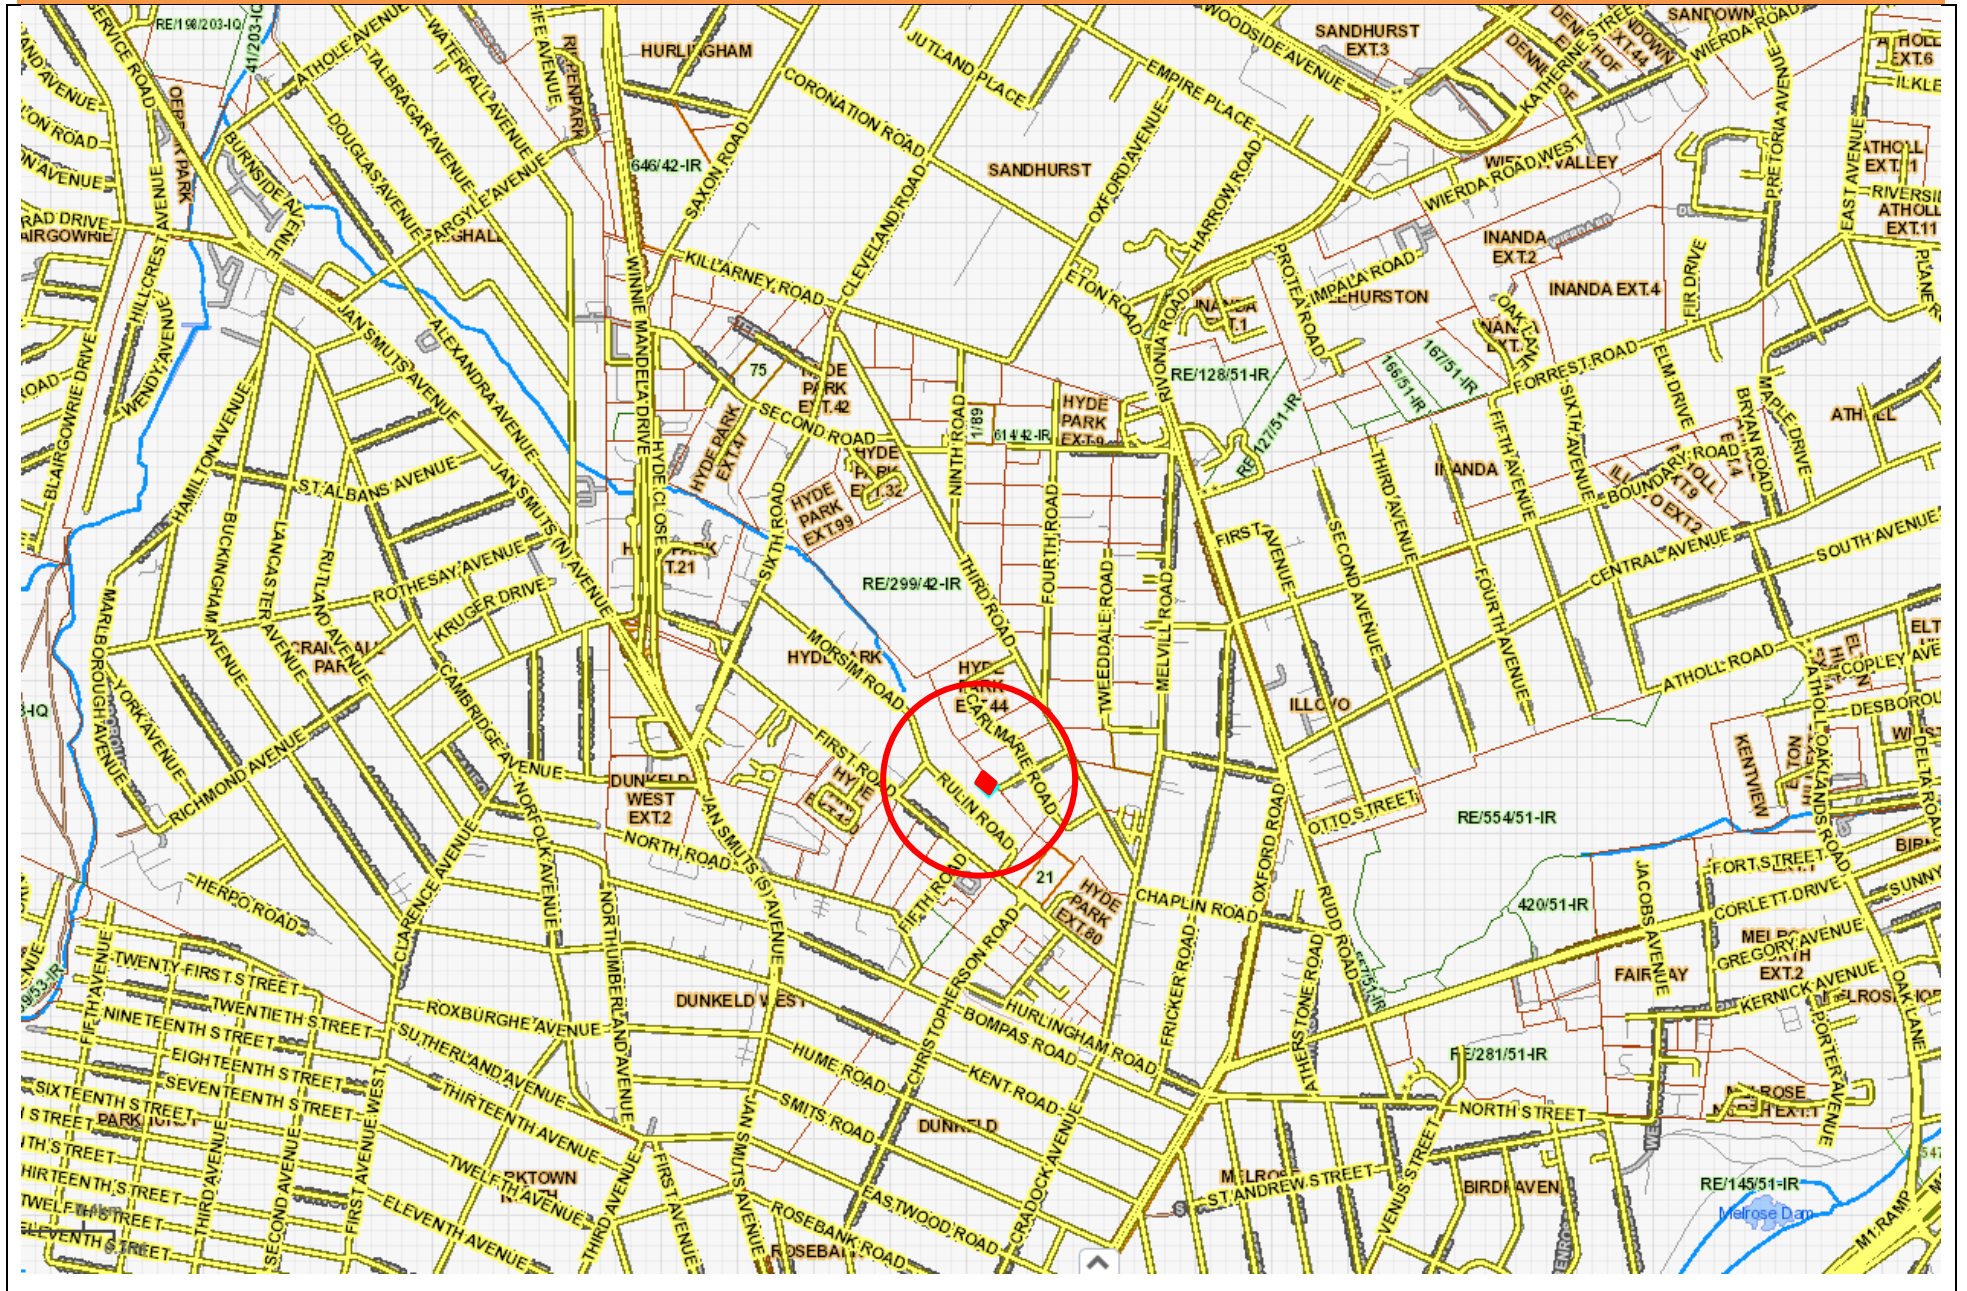

LOCALITY PLAN (REGIONAL)

PORTION 1 OF ERF 38 HYDE PARK

# LOCALITY PLAN