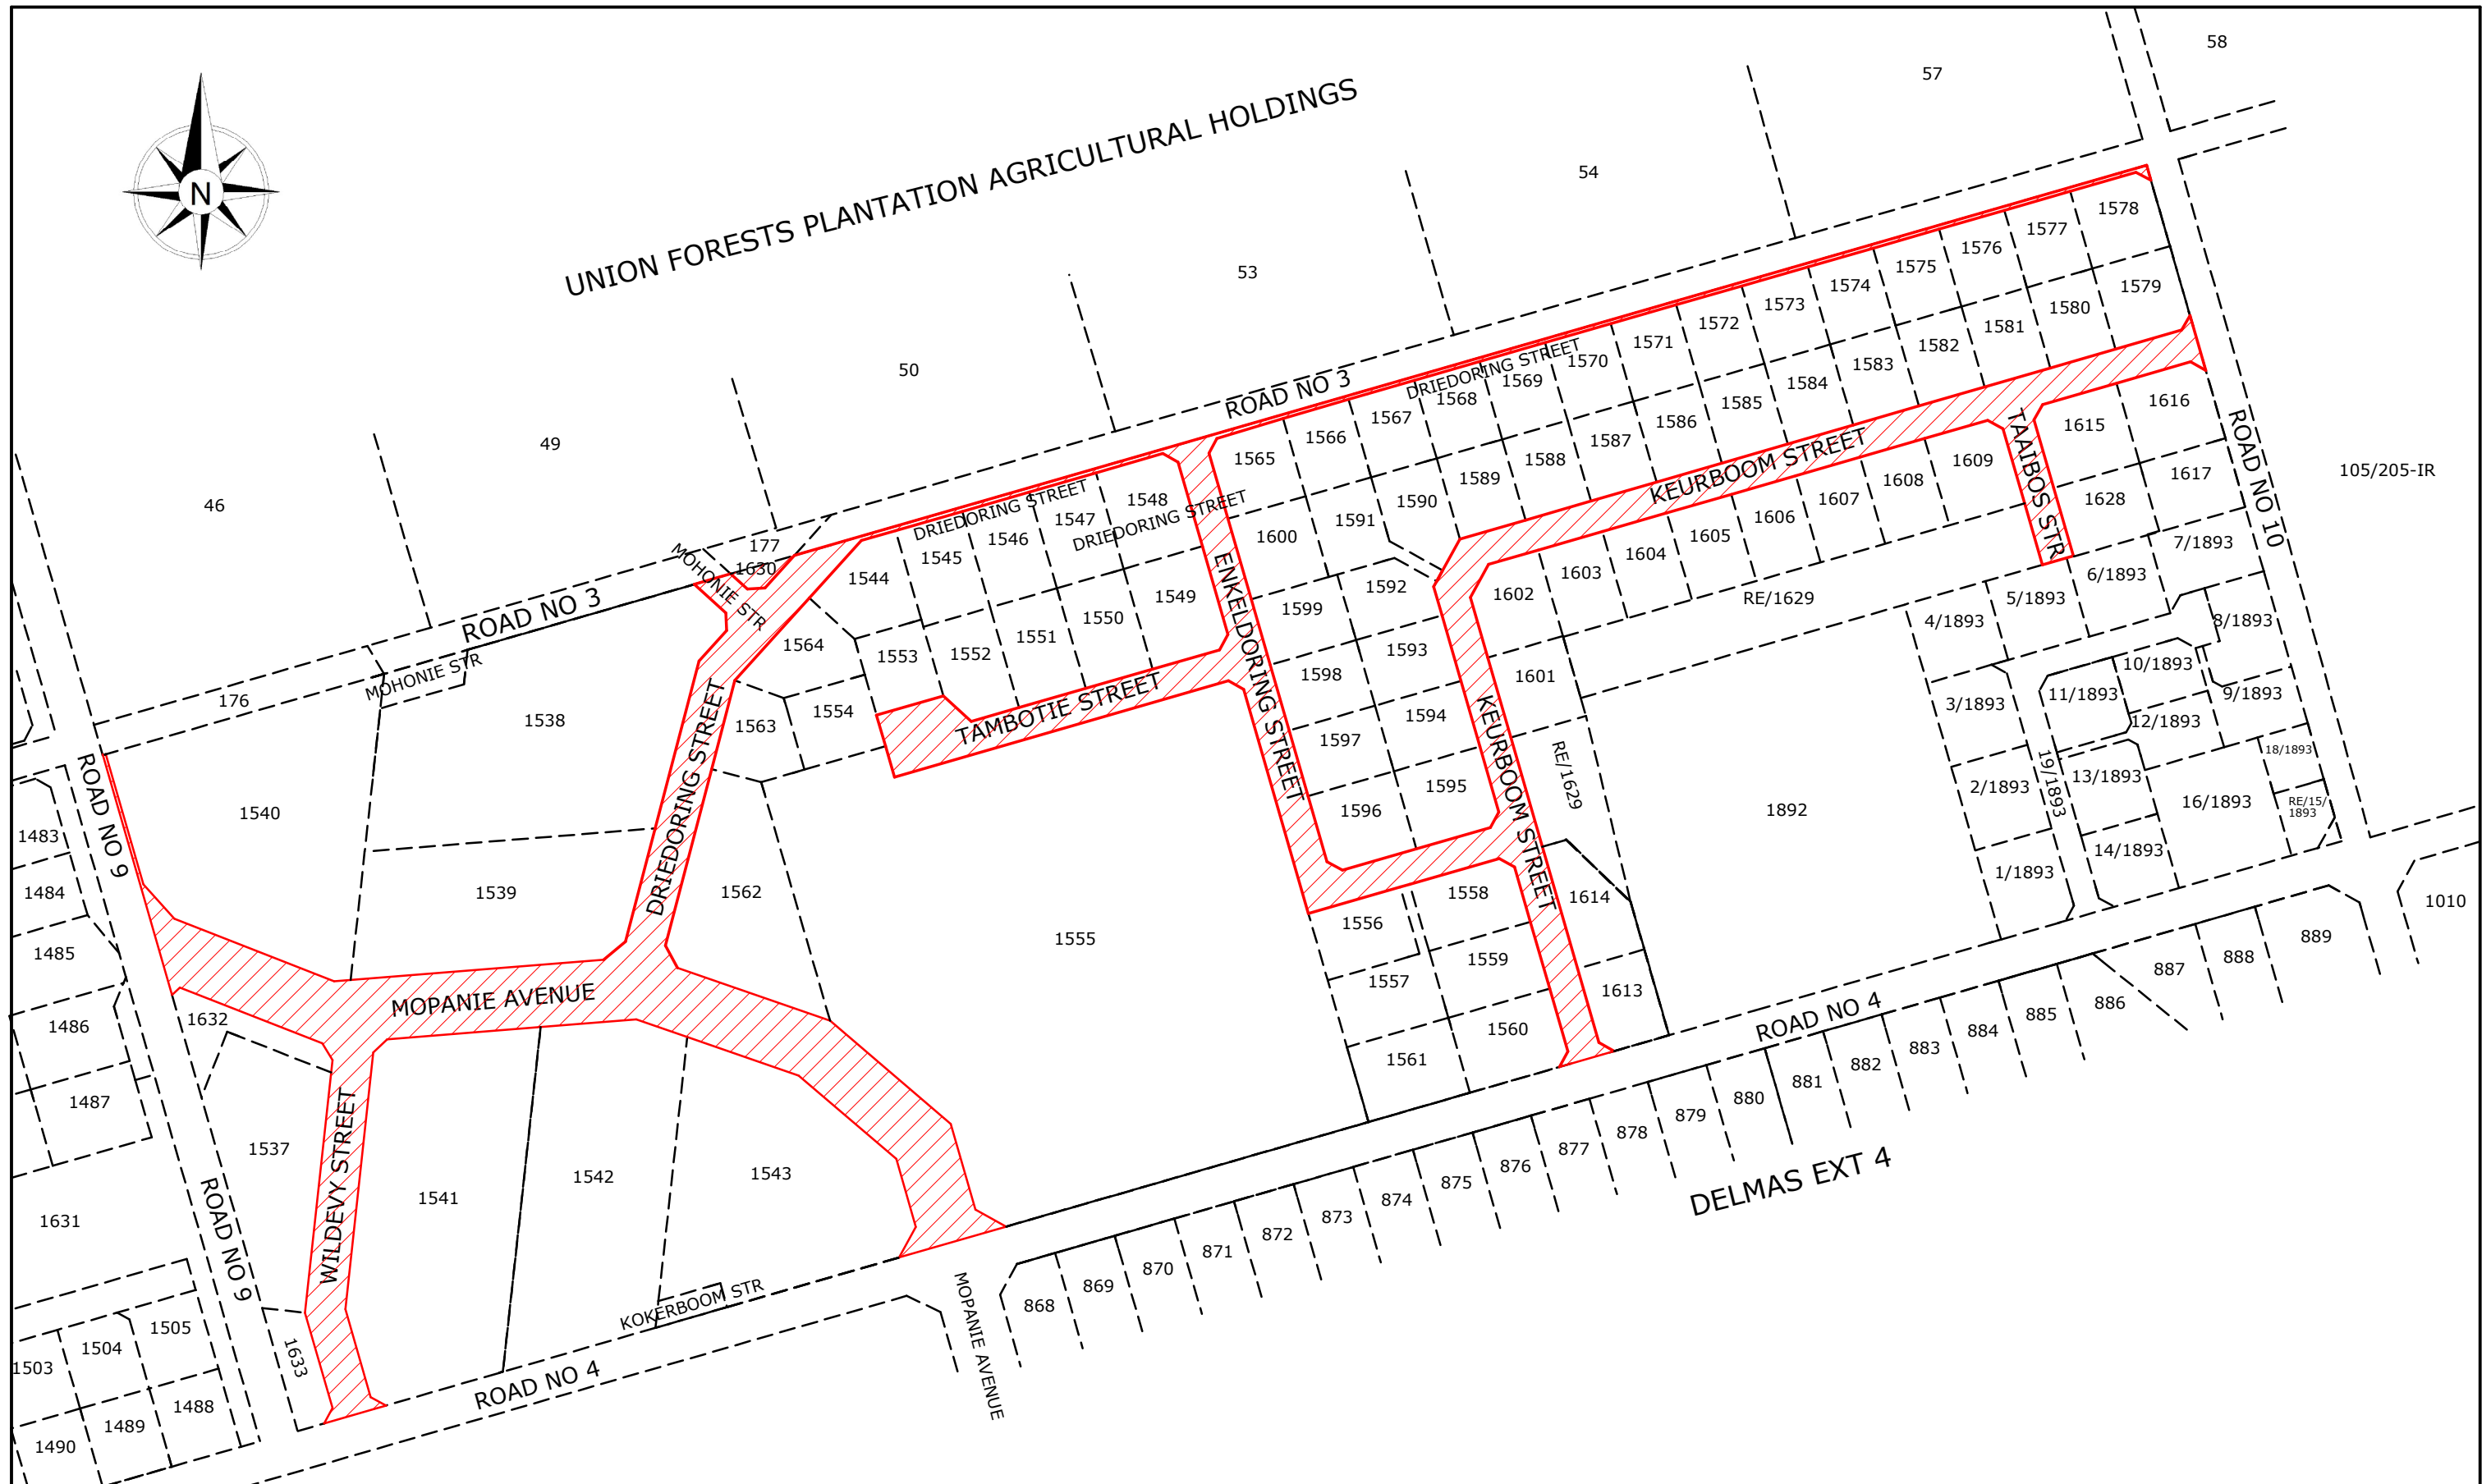

UNION FORESTS PLANTATION AGRICULTURAL HOLDINGS

ROAD CLOSURE 8
PROPOSED ERF H
REMAINDER OF
DELMAS EXTENSION 17

PROPOSED ROAD CLOSURES

Portion of Mohonie Street
Portion of Mopani Street
Driedoring Street
Tambotie Street
Enkeldoring Street
Keurboom Street
Taaibos Street
Wildevy Street
Size ± 2,9888 ha

0 50 100 150
SCALE 1:2500
13 July 2025
Ref. D-25-1008-006

WWW.KIPD.CO.ZA
Tel : (011) 888-8685
E-mail : saskia@kipd.co.za