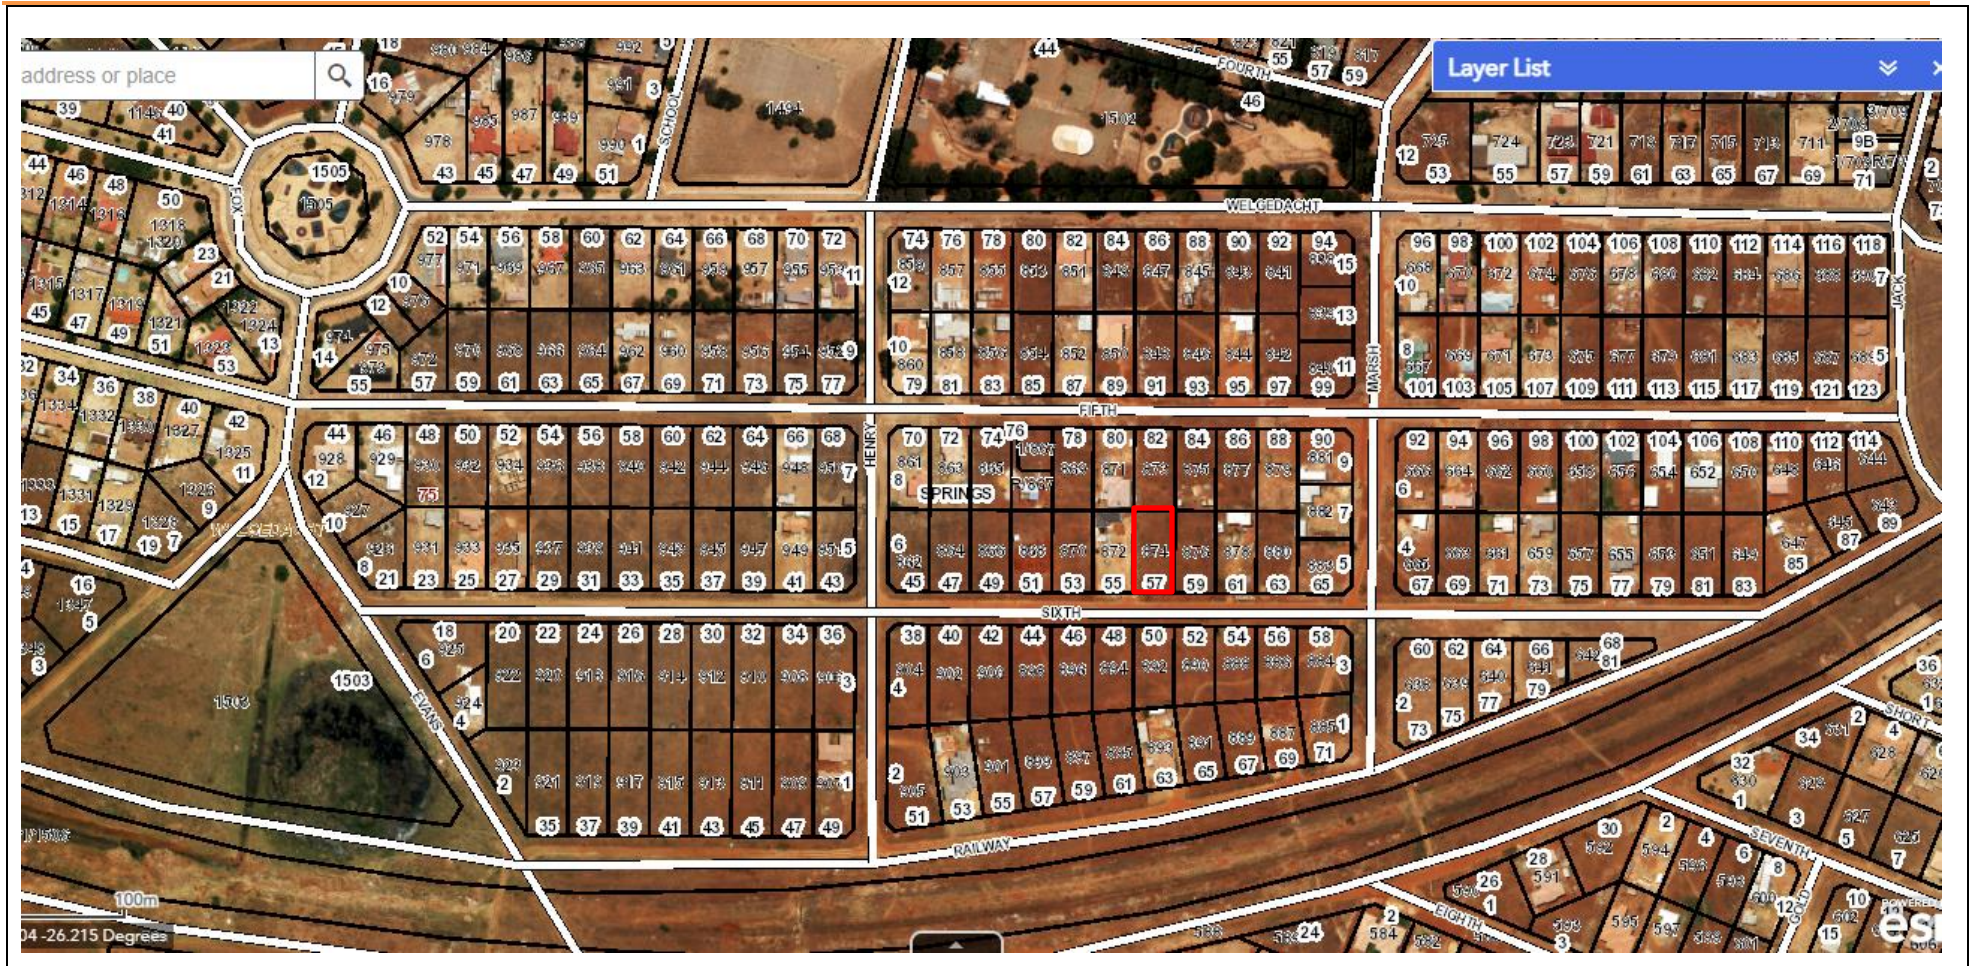

ANNEXURE A - LOCALITY PLAN

ERF 874 WELGEDACHT

-  The Site
-  Single Residential

ANNEXURE C - SURROUNDING ZONING PLAN

ERF 874 WELGEDACHT