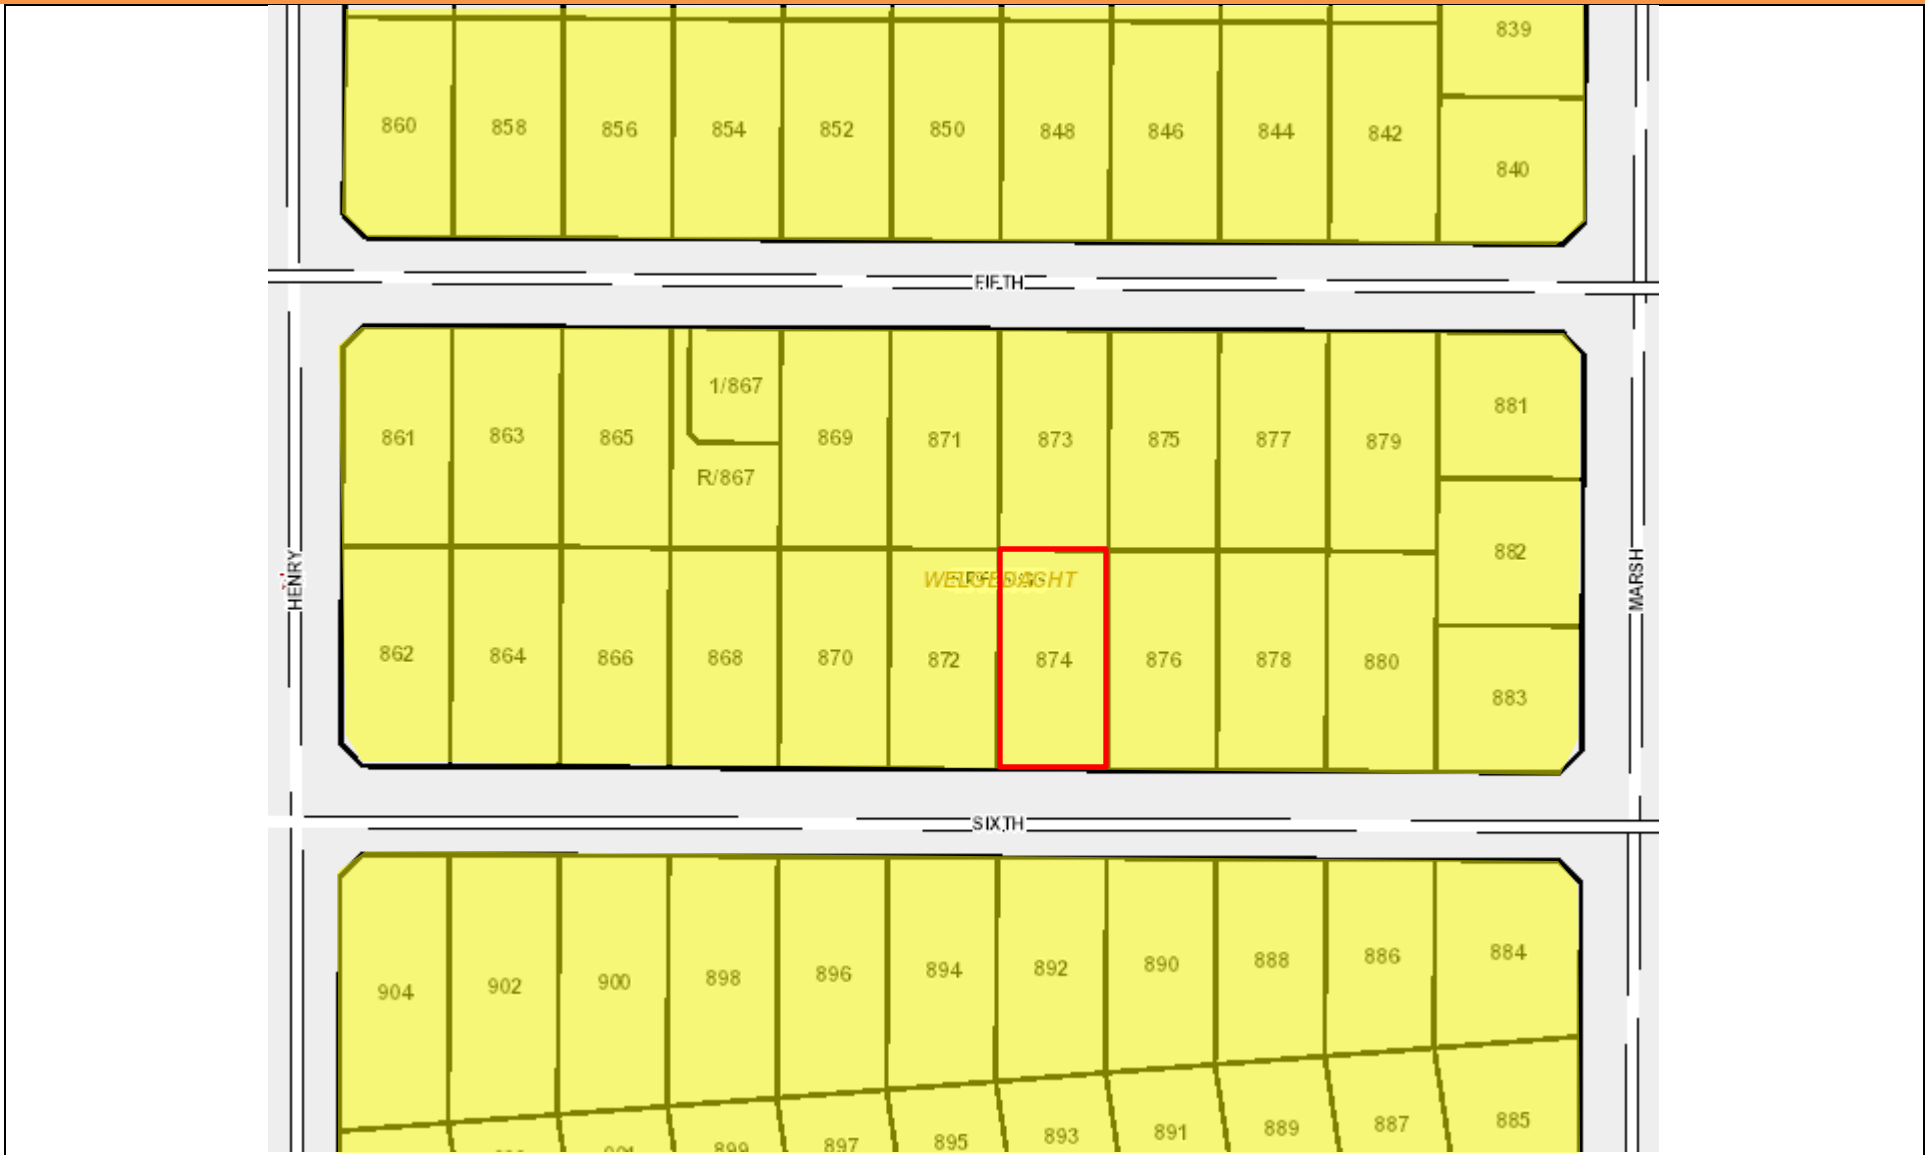

ANNEXURE A - LOCALITY PLAN

ERF 874 WELGEDACHT

-  The Site
-  Single Residential

ANNEXURE C - SURROUNDING ZONING PLAN

ERF 874 WELGEDACHT