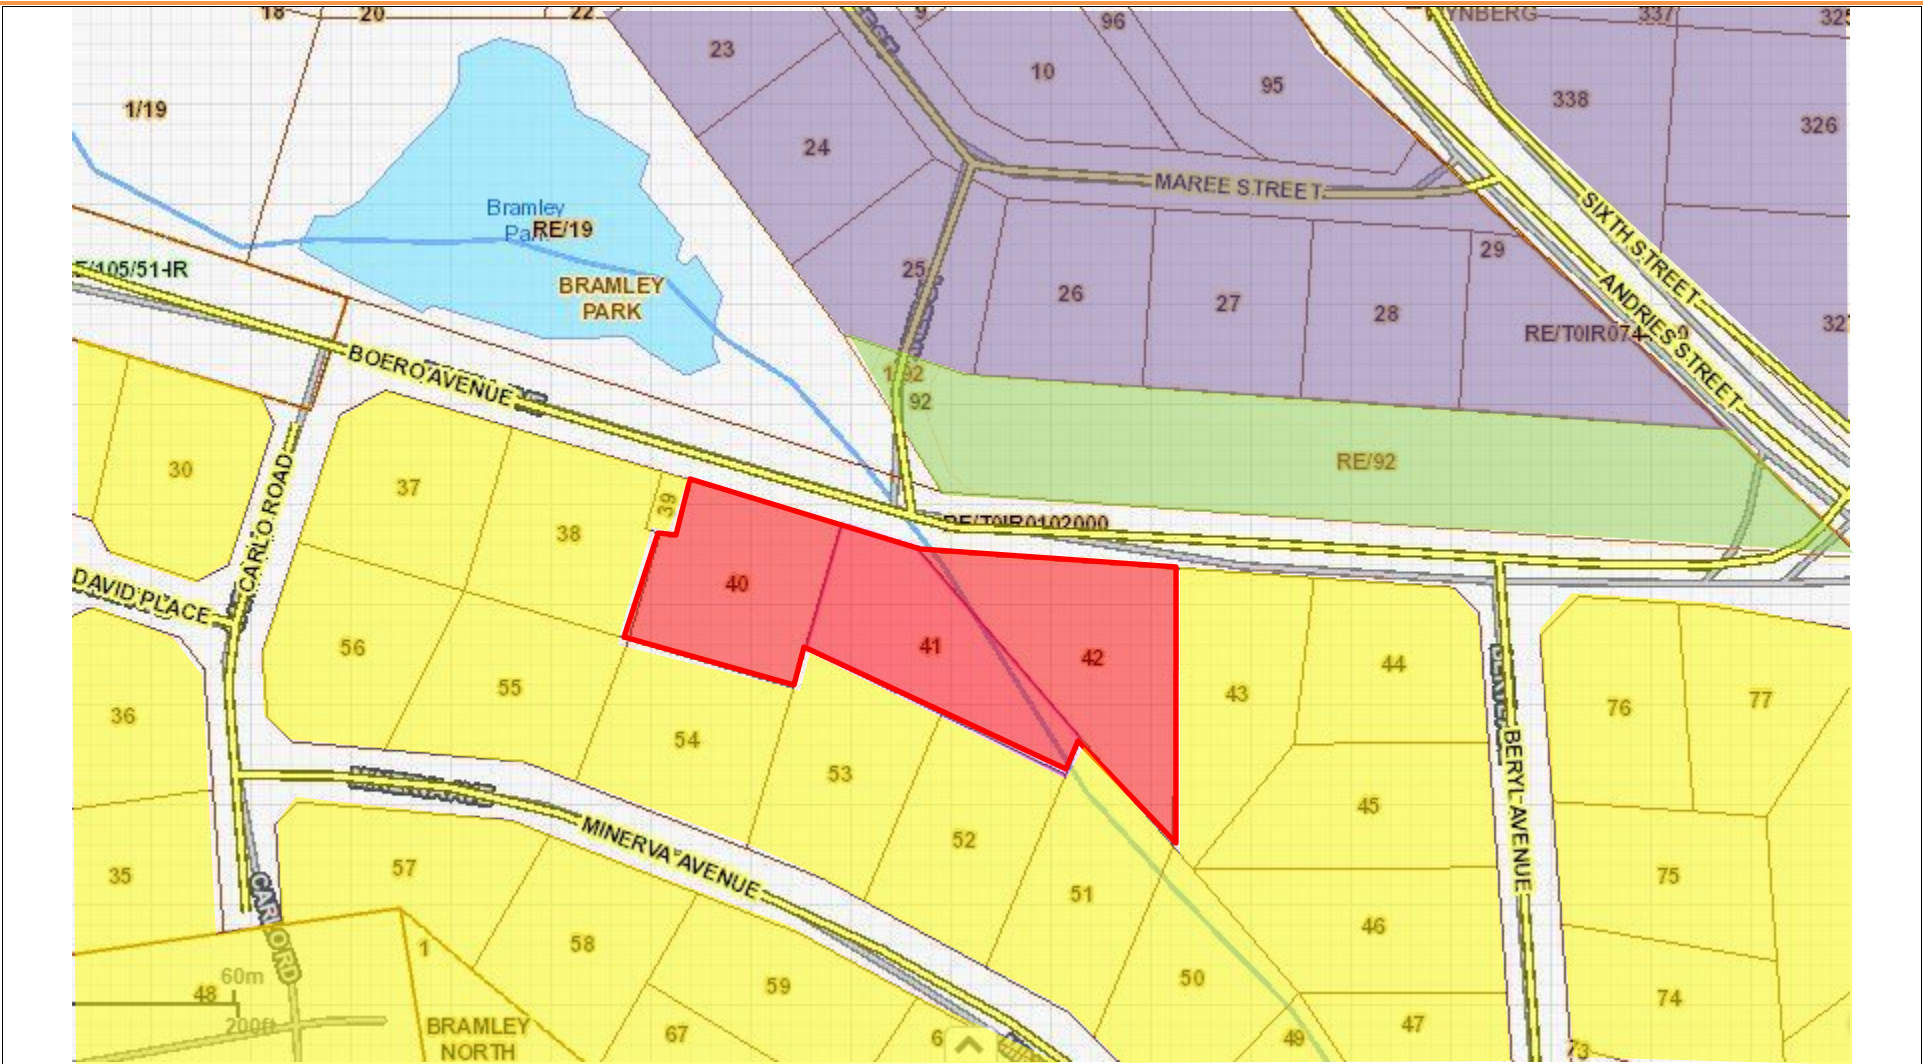

SURROUNDING LAND USE PLAN

ERF 42 BRAMLEY PARK

Legend

 The Site

 Residential

 Municipal

NODAL PLAN

ERF 42 BRAMLEY PARK