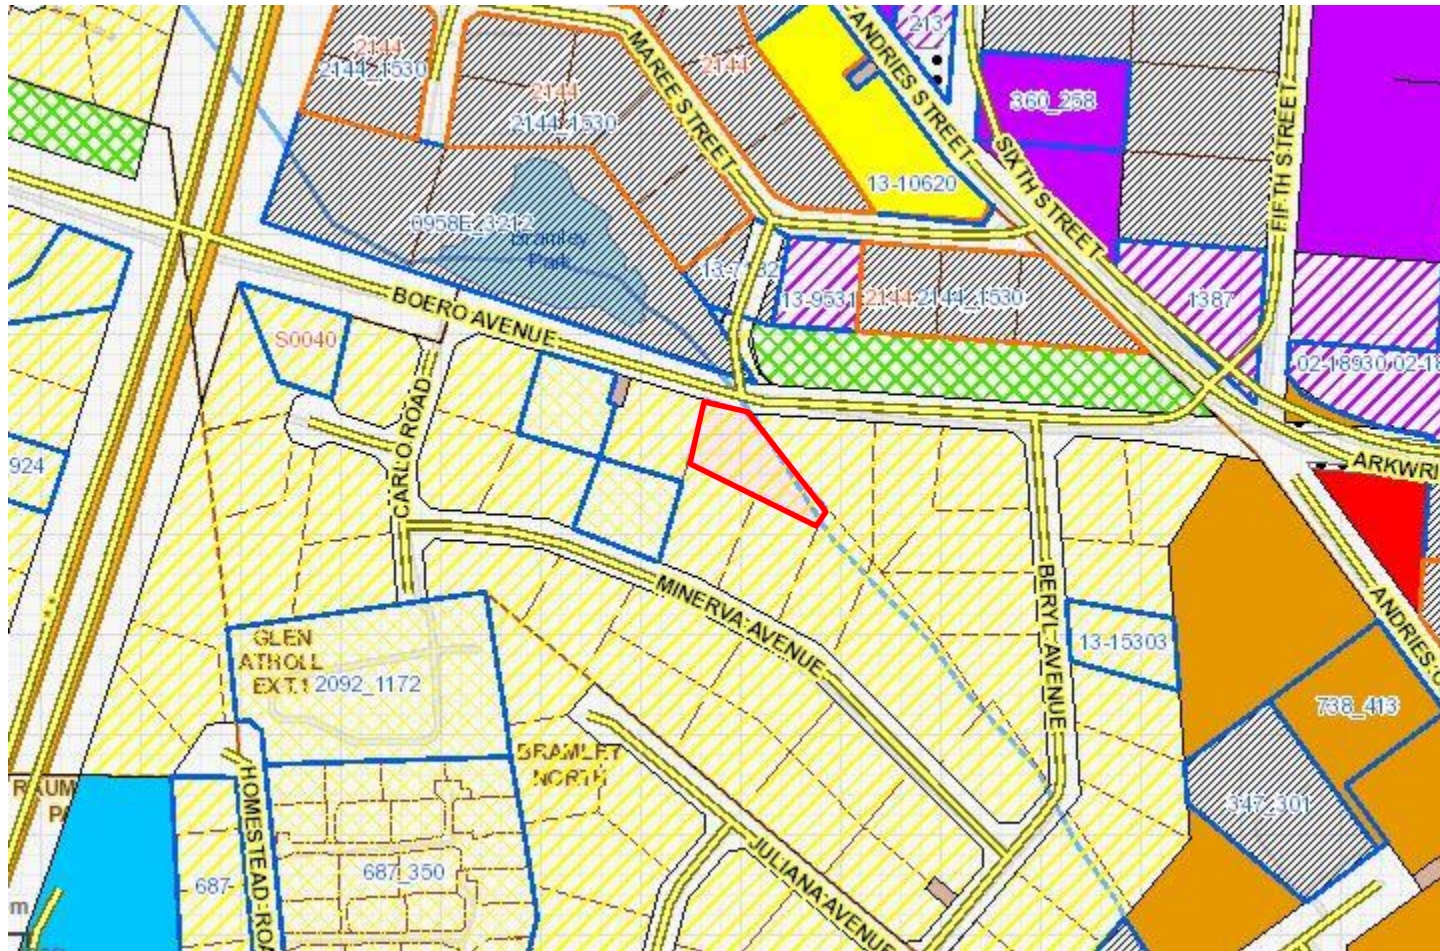

SURROUNDING LAND USE PLAN

ERF 41 BRAMLEY PARK

Legend

 The Site

 Residential

 Municipal

	The Site		Residential 4		Industrial 3
	Residential 1		Business 1		Public Open Space
	Residential 2		Special		
	Residential 3		Industrial 1		

NODAL PLAN

ERF 41 BRAMLEY PARK