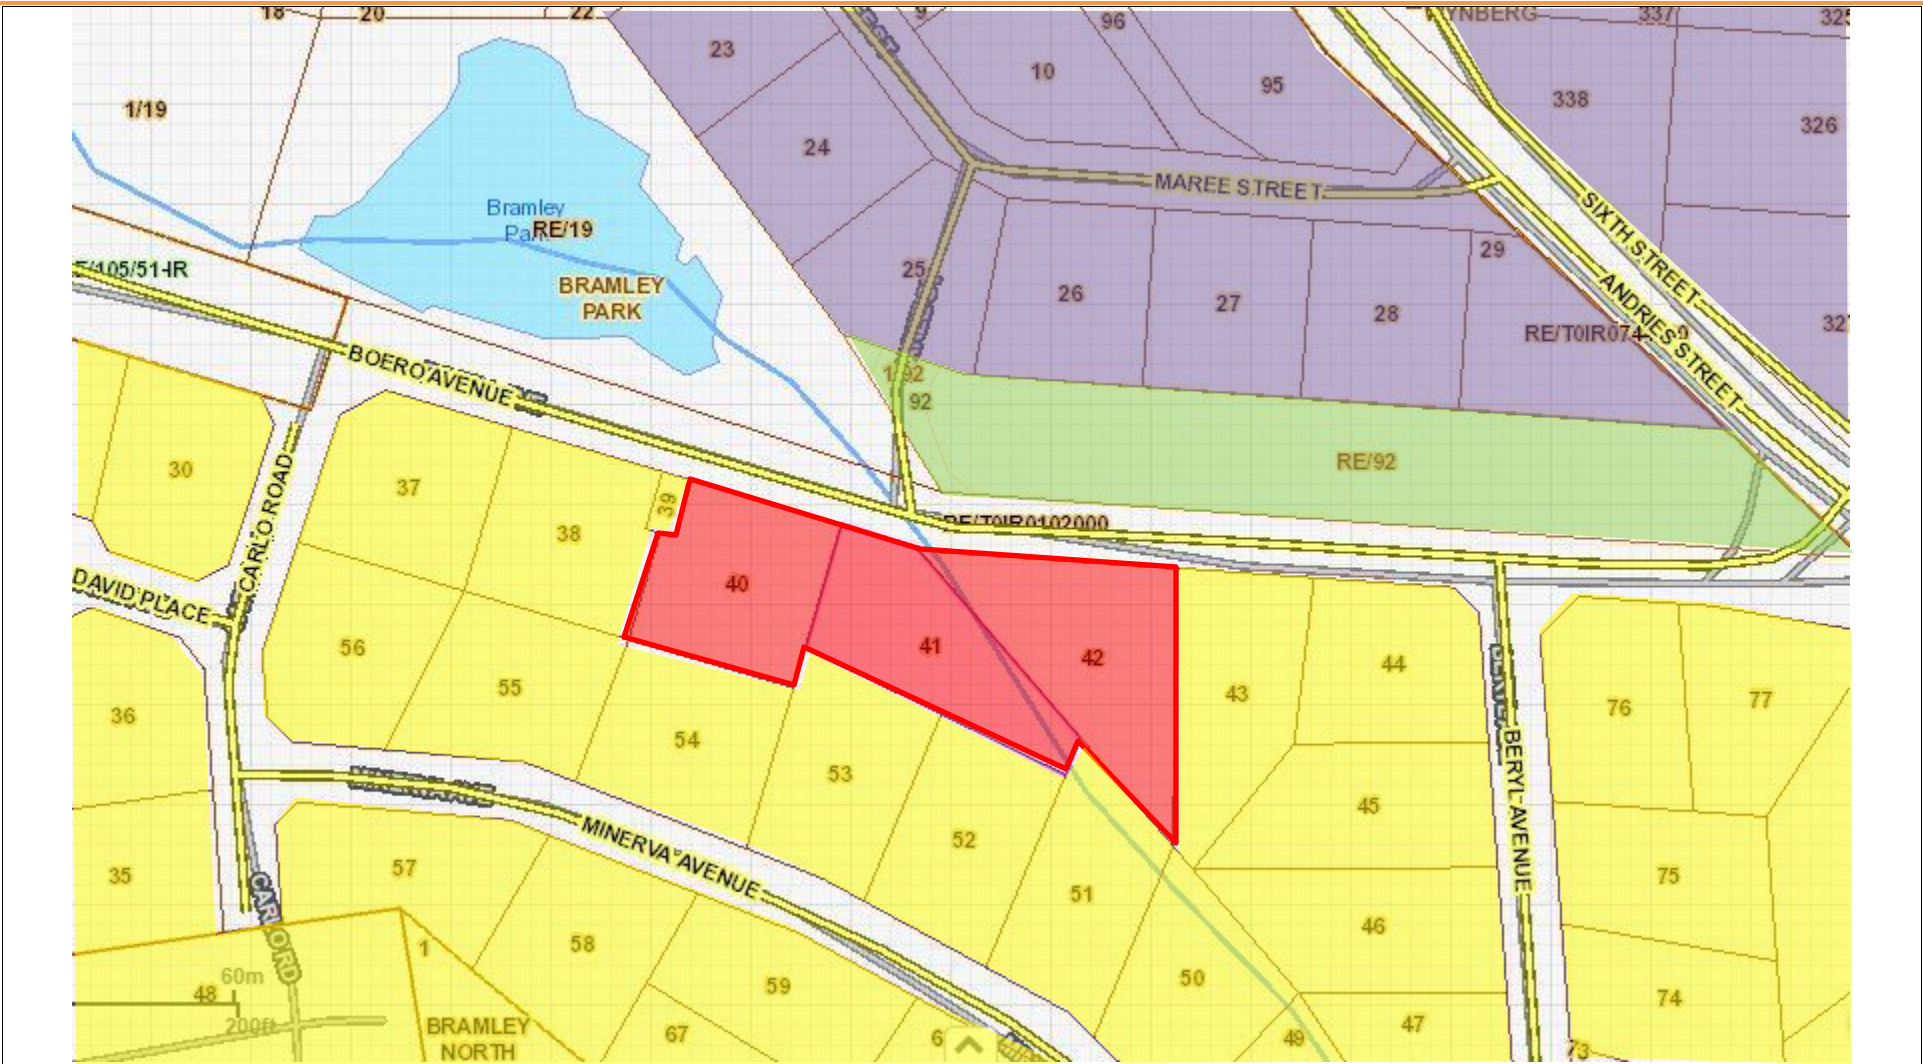

SURROUNDING LAND USE PLAN

ERF 41 BRAMLEY PARK

Legend

 The Site

 Residential

 Municipal

	The Site		Residential 4		Industrial 3
	Residential 1		Business 1		Public Open Space
	Residential 2		Special		
	Residential 3		Industrial 1		

NODAL PLAN

ERF 41 BRAMLEY PARK