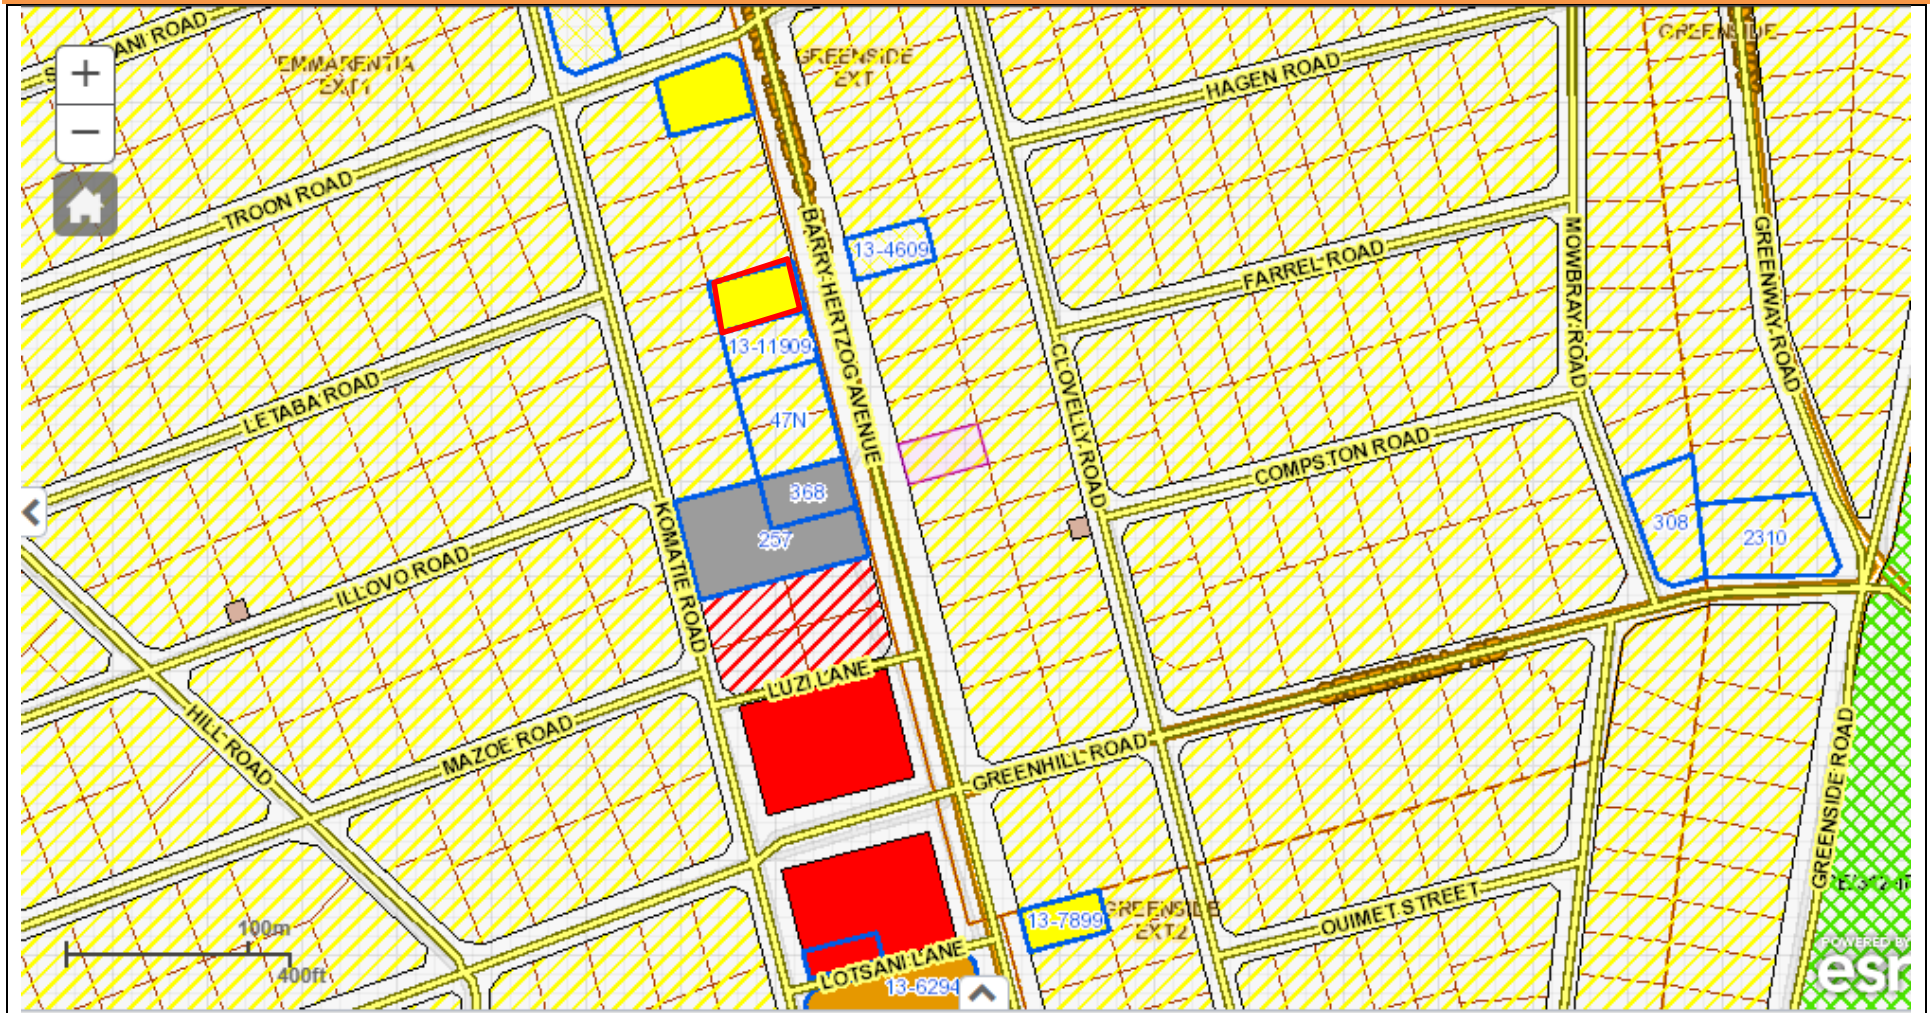

SURROUNDING LAND USE PLAN

ERF 356 EMMARENTIA EXT 1

-  The Site
-  Single Residential
-  Business/office

SURROUNDING ZONING PLAN

ERF 356 EMMARENTIA EXT 1

	The Site		Educational		Business 3
	Residential 1		Residential 4		Parking
	Residential 2		Public Open Space		
	Residential 3		Business 1		

DENSITY PLAN

ERF 356 EMMARENTIA EXT 1