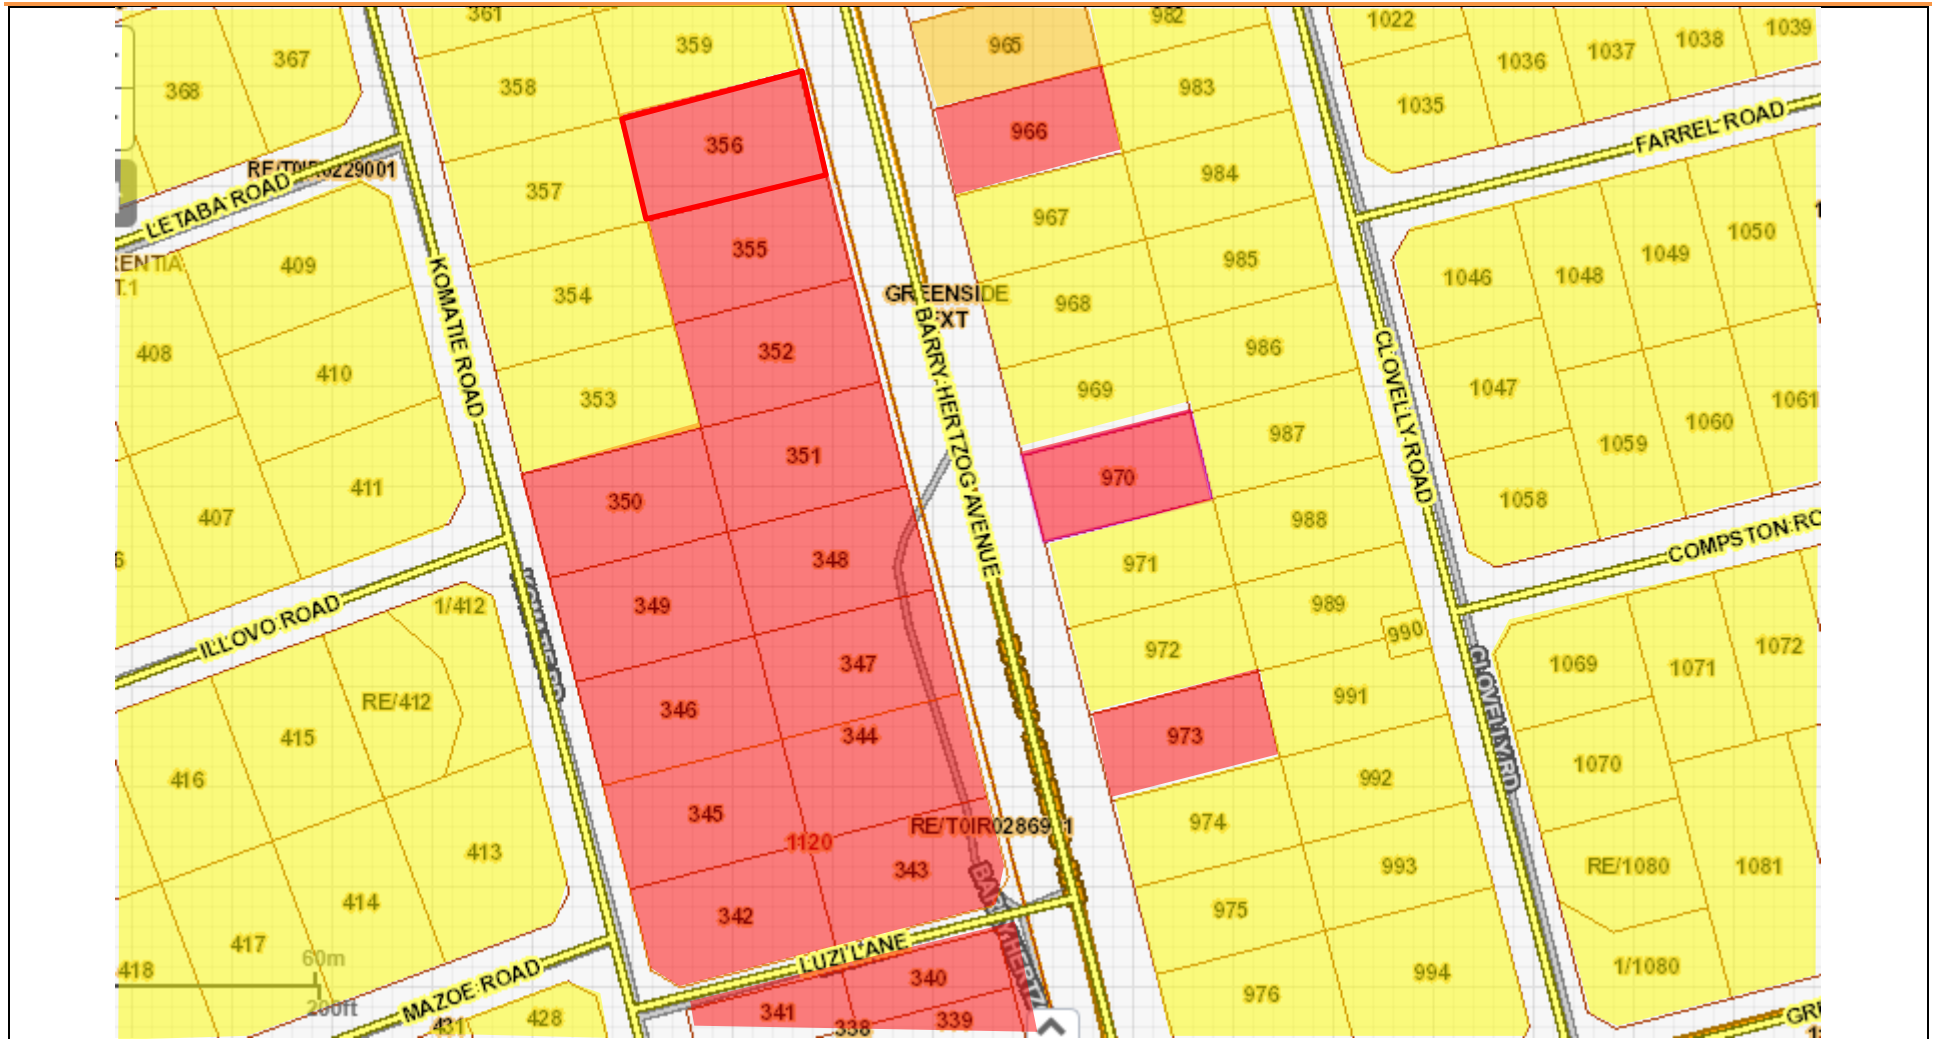

SURROUNDING LAND USE PLAN

ERF 356 EMMARENTIA EXT 1

-  The Site
-  Single Residential
-  Business/office

SURROUNDING ZONING PLAN

ERF 356 EMMARENTIA EXT 1

	The Site		Educational		Business 3
	Residential 1		Residential 4		Parking
	Residential 2		Public Open Space		
	Residential 3		Business 1		

DENSITY PLAN

ERF 356 EMMARENTIA EXT 1