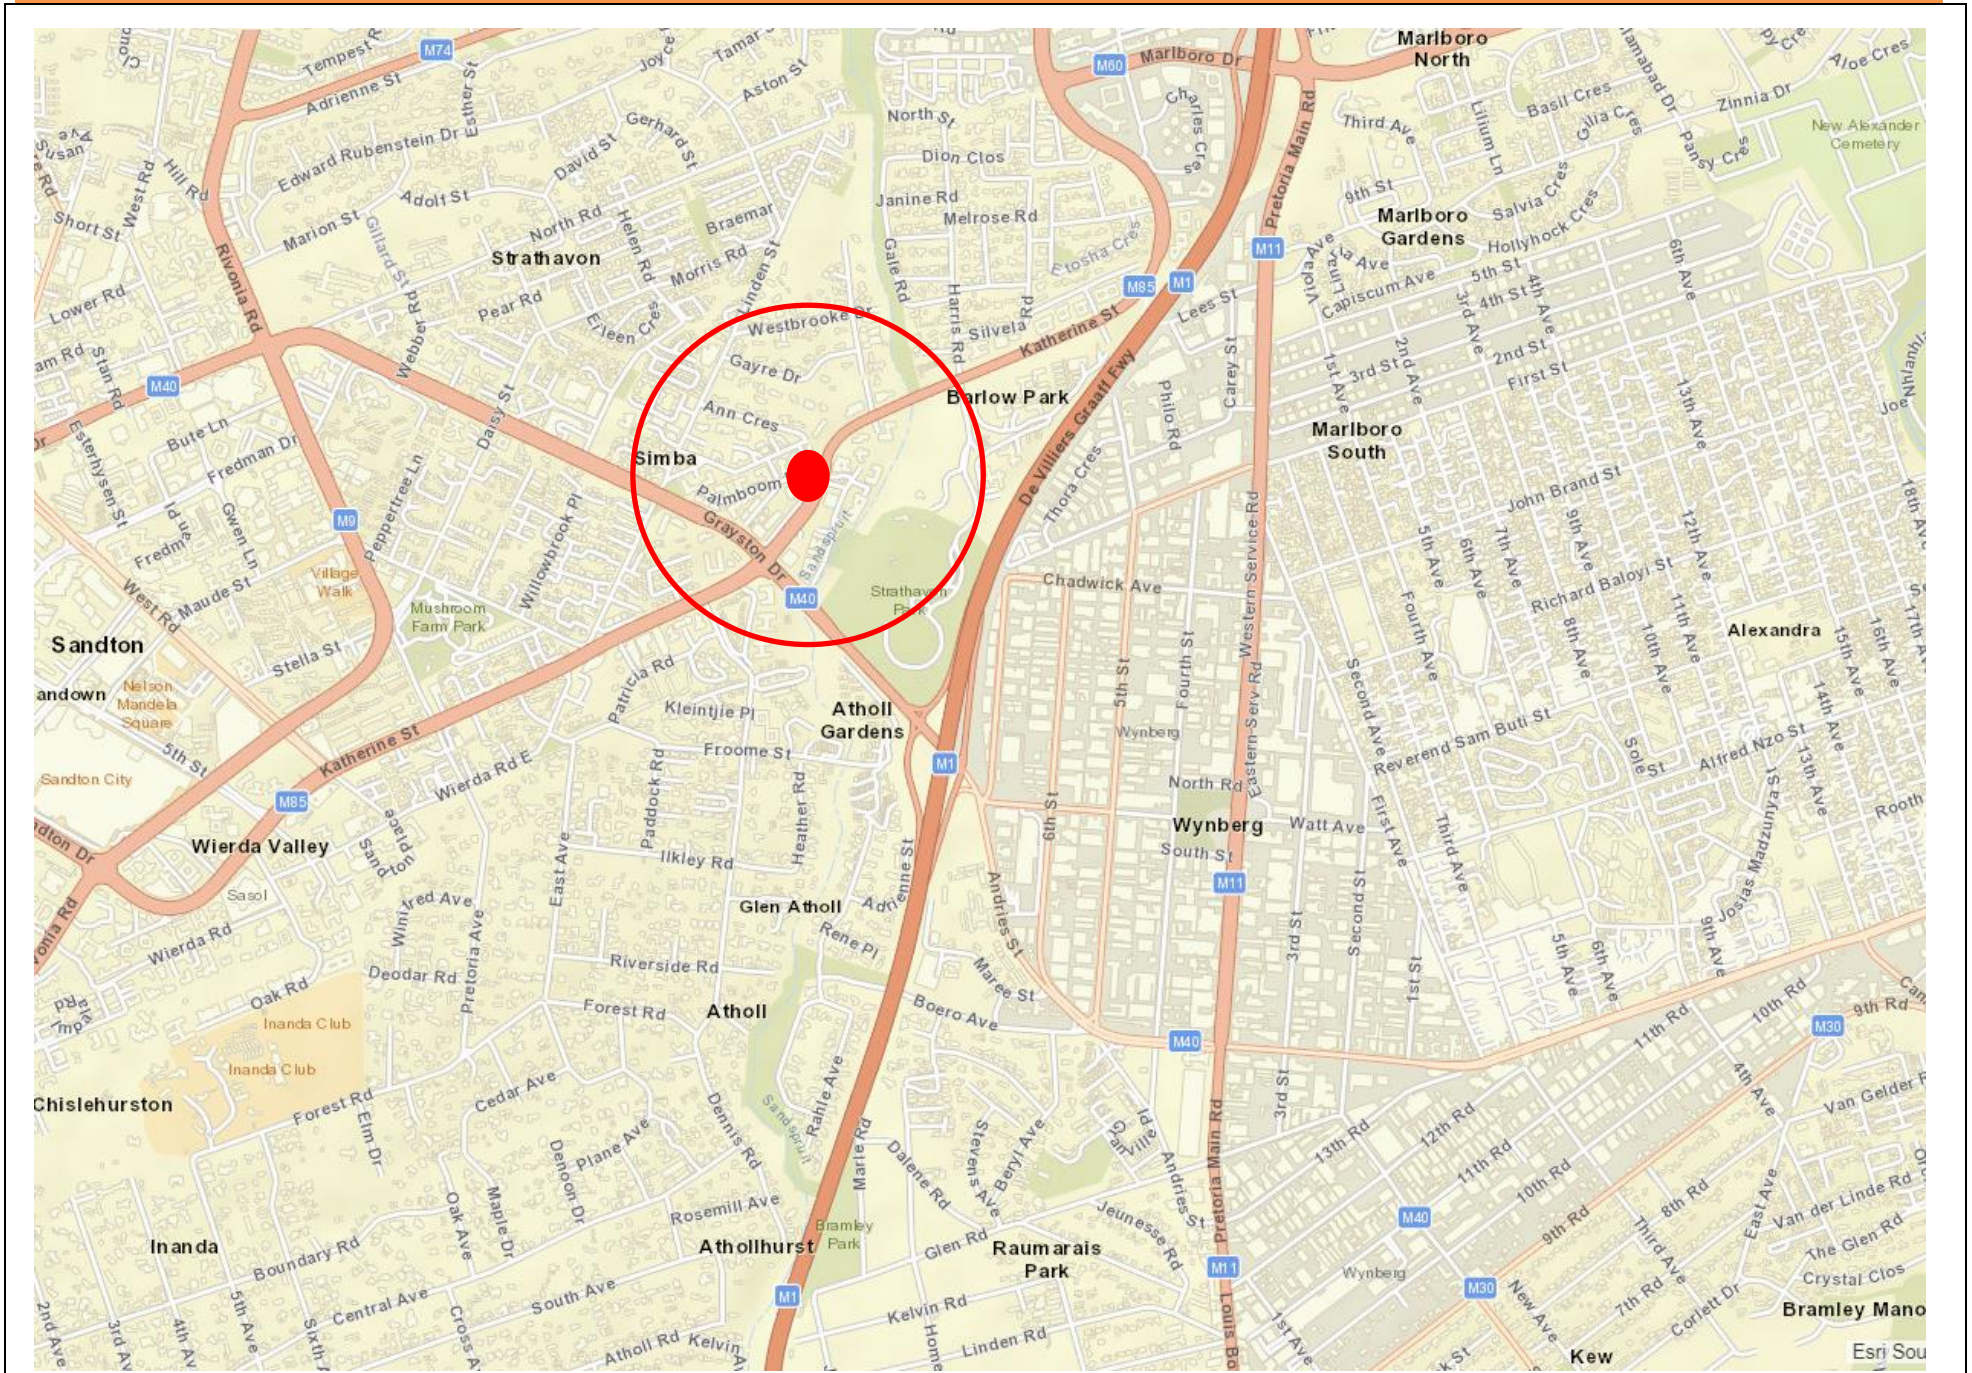

# LOCALITY PLAN (REGIONAL)

# ERVEN 132, 133 AND 134 ATHOLL EXT 12

Legend

-  The Site
-  Motor Dealership
-  Offices / Business

-  Filling station
-  Hotel