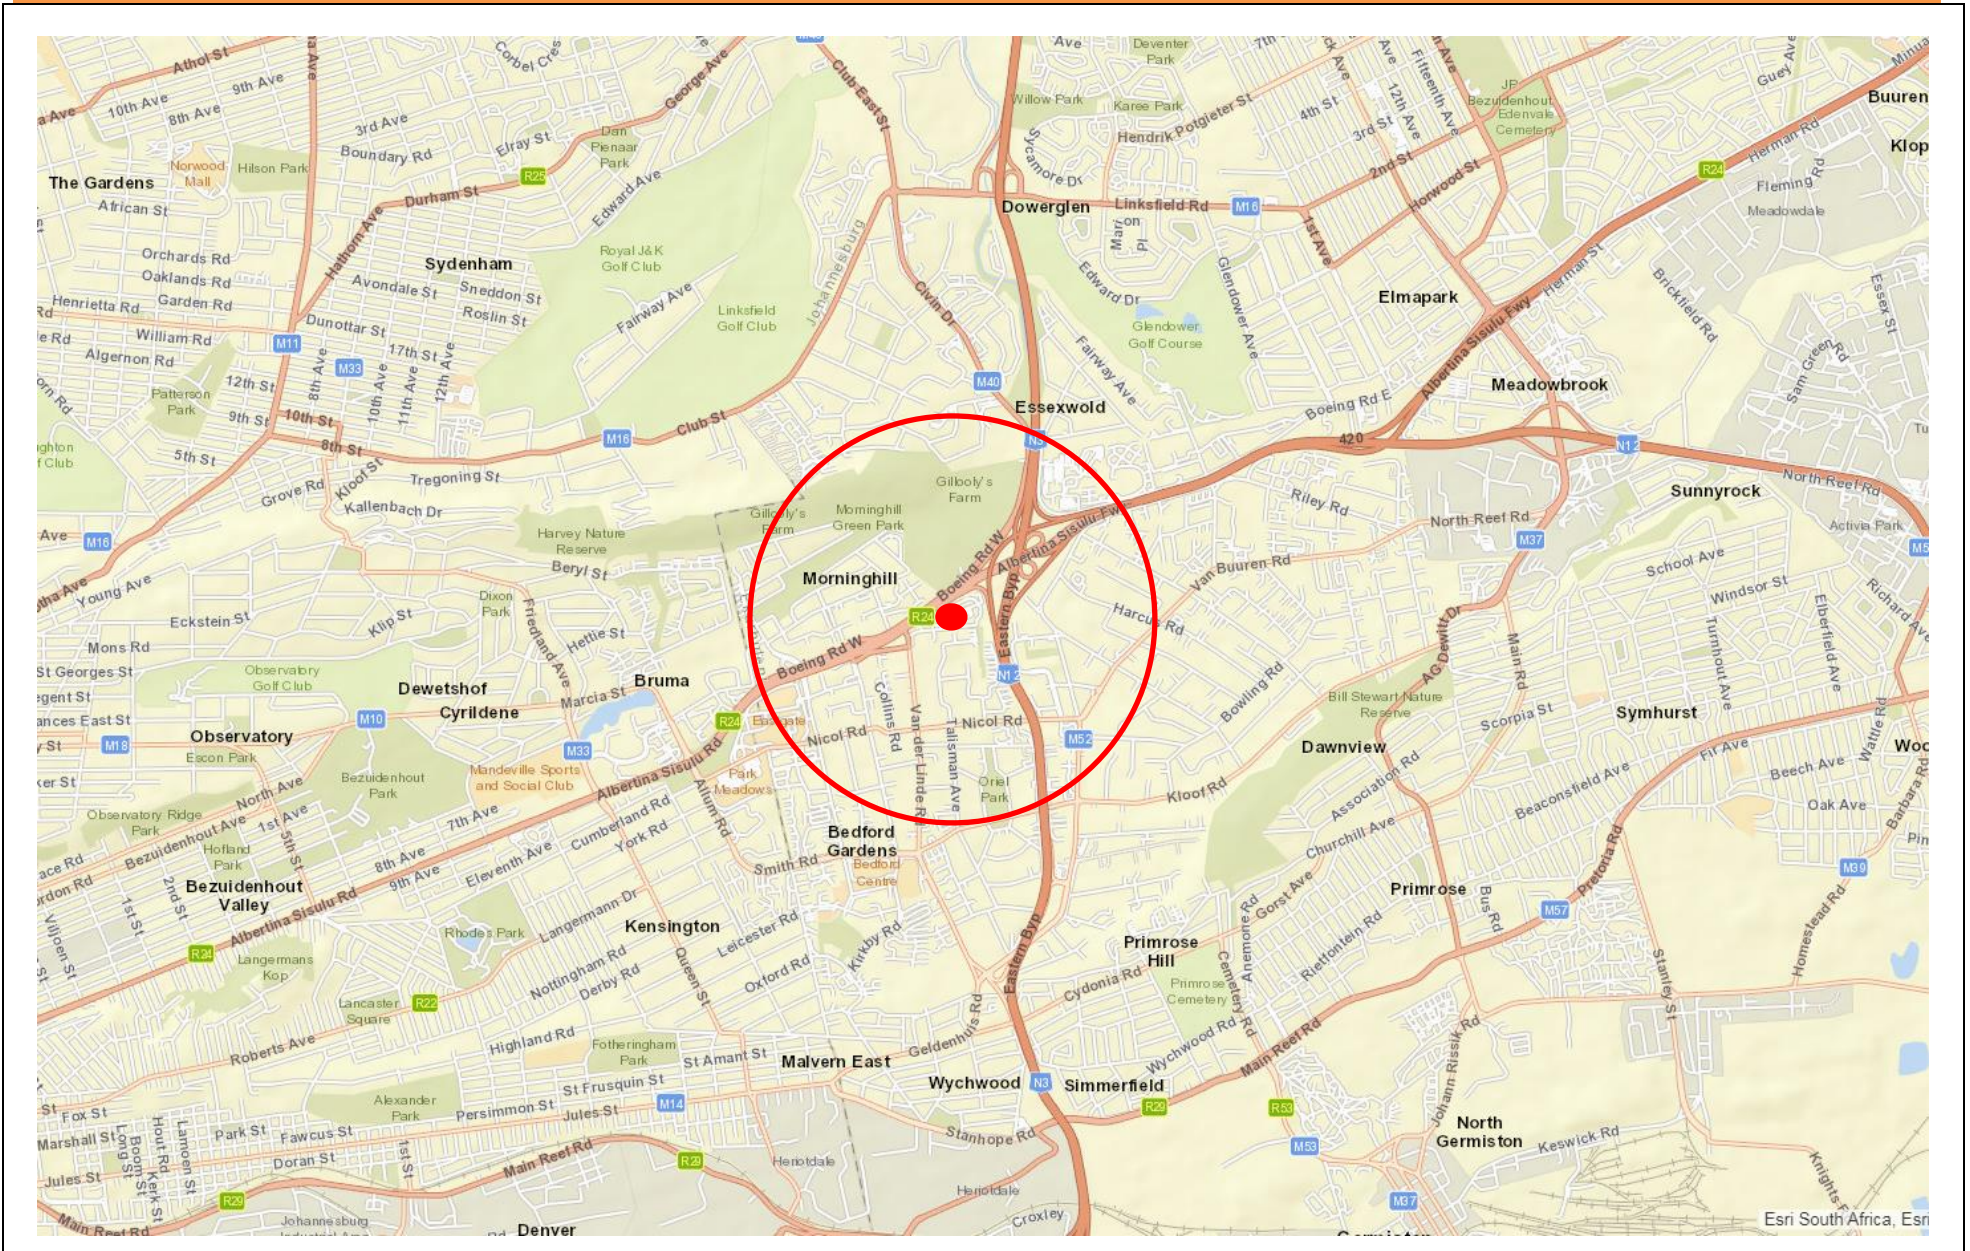

LOCALITY PLAN (REGIONAL)

ERF 2615 BEDFORDVIEW EXT 446

SURROUNDING ZONING PLAN

ERF 2615 BEDFORDVIEW EXT 446