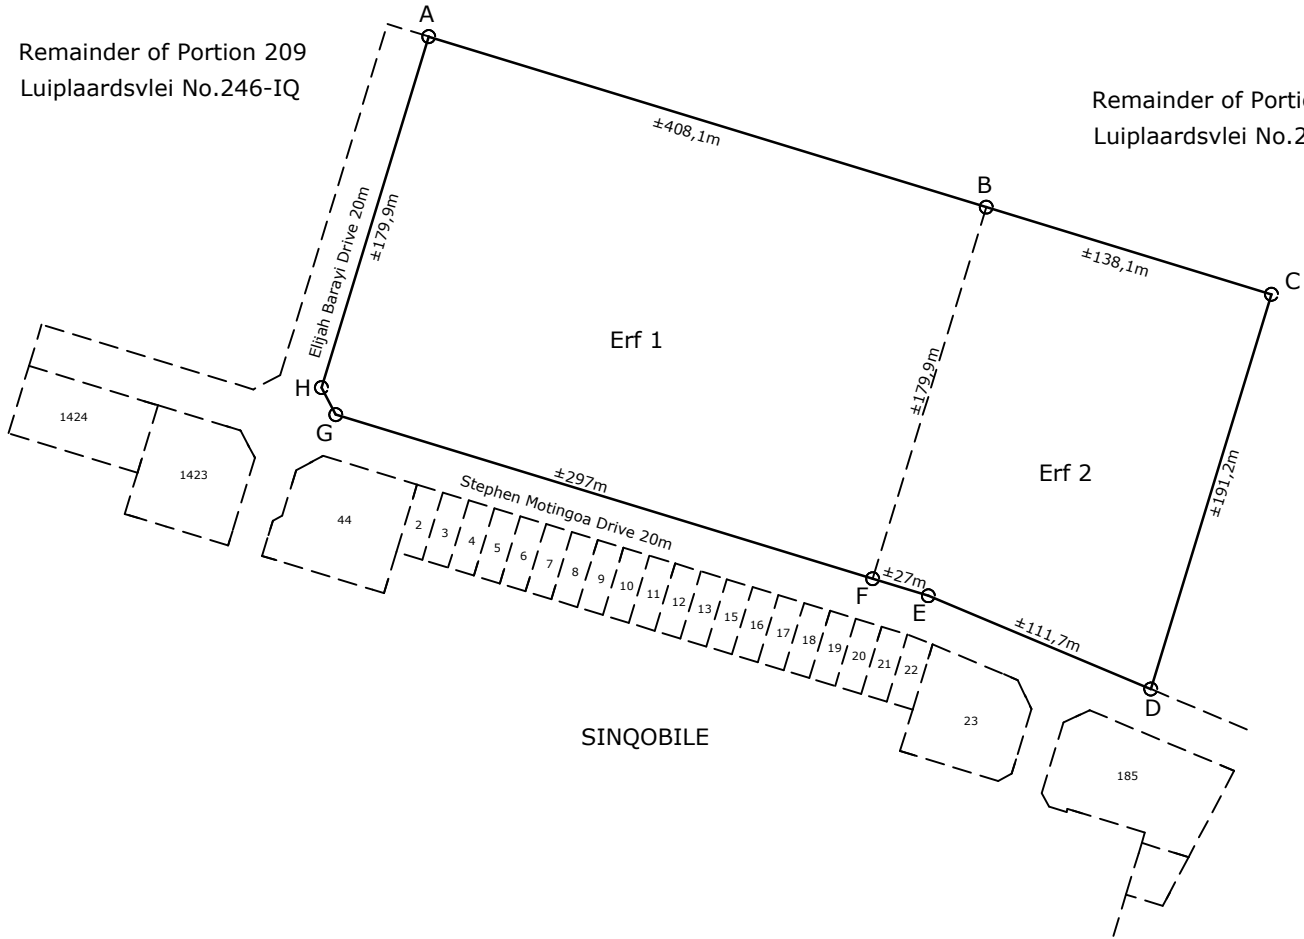

Remainder of Portion 209
Luiplaardsvlei No.246-IQ

Remainder of Portion 209
Luiplaardsvlei No.246-IQ

SCALE 1:3500 (A4) FEBRUARY 2021

PROPOSED CONSOLIDATION ERVEN 1 AND 2 SINQOBILE

ERF 1	4,8547ha
ERF 2	2,5486 ha
ABCDEFG	<u>7,4033 ha</u>