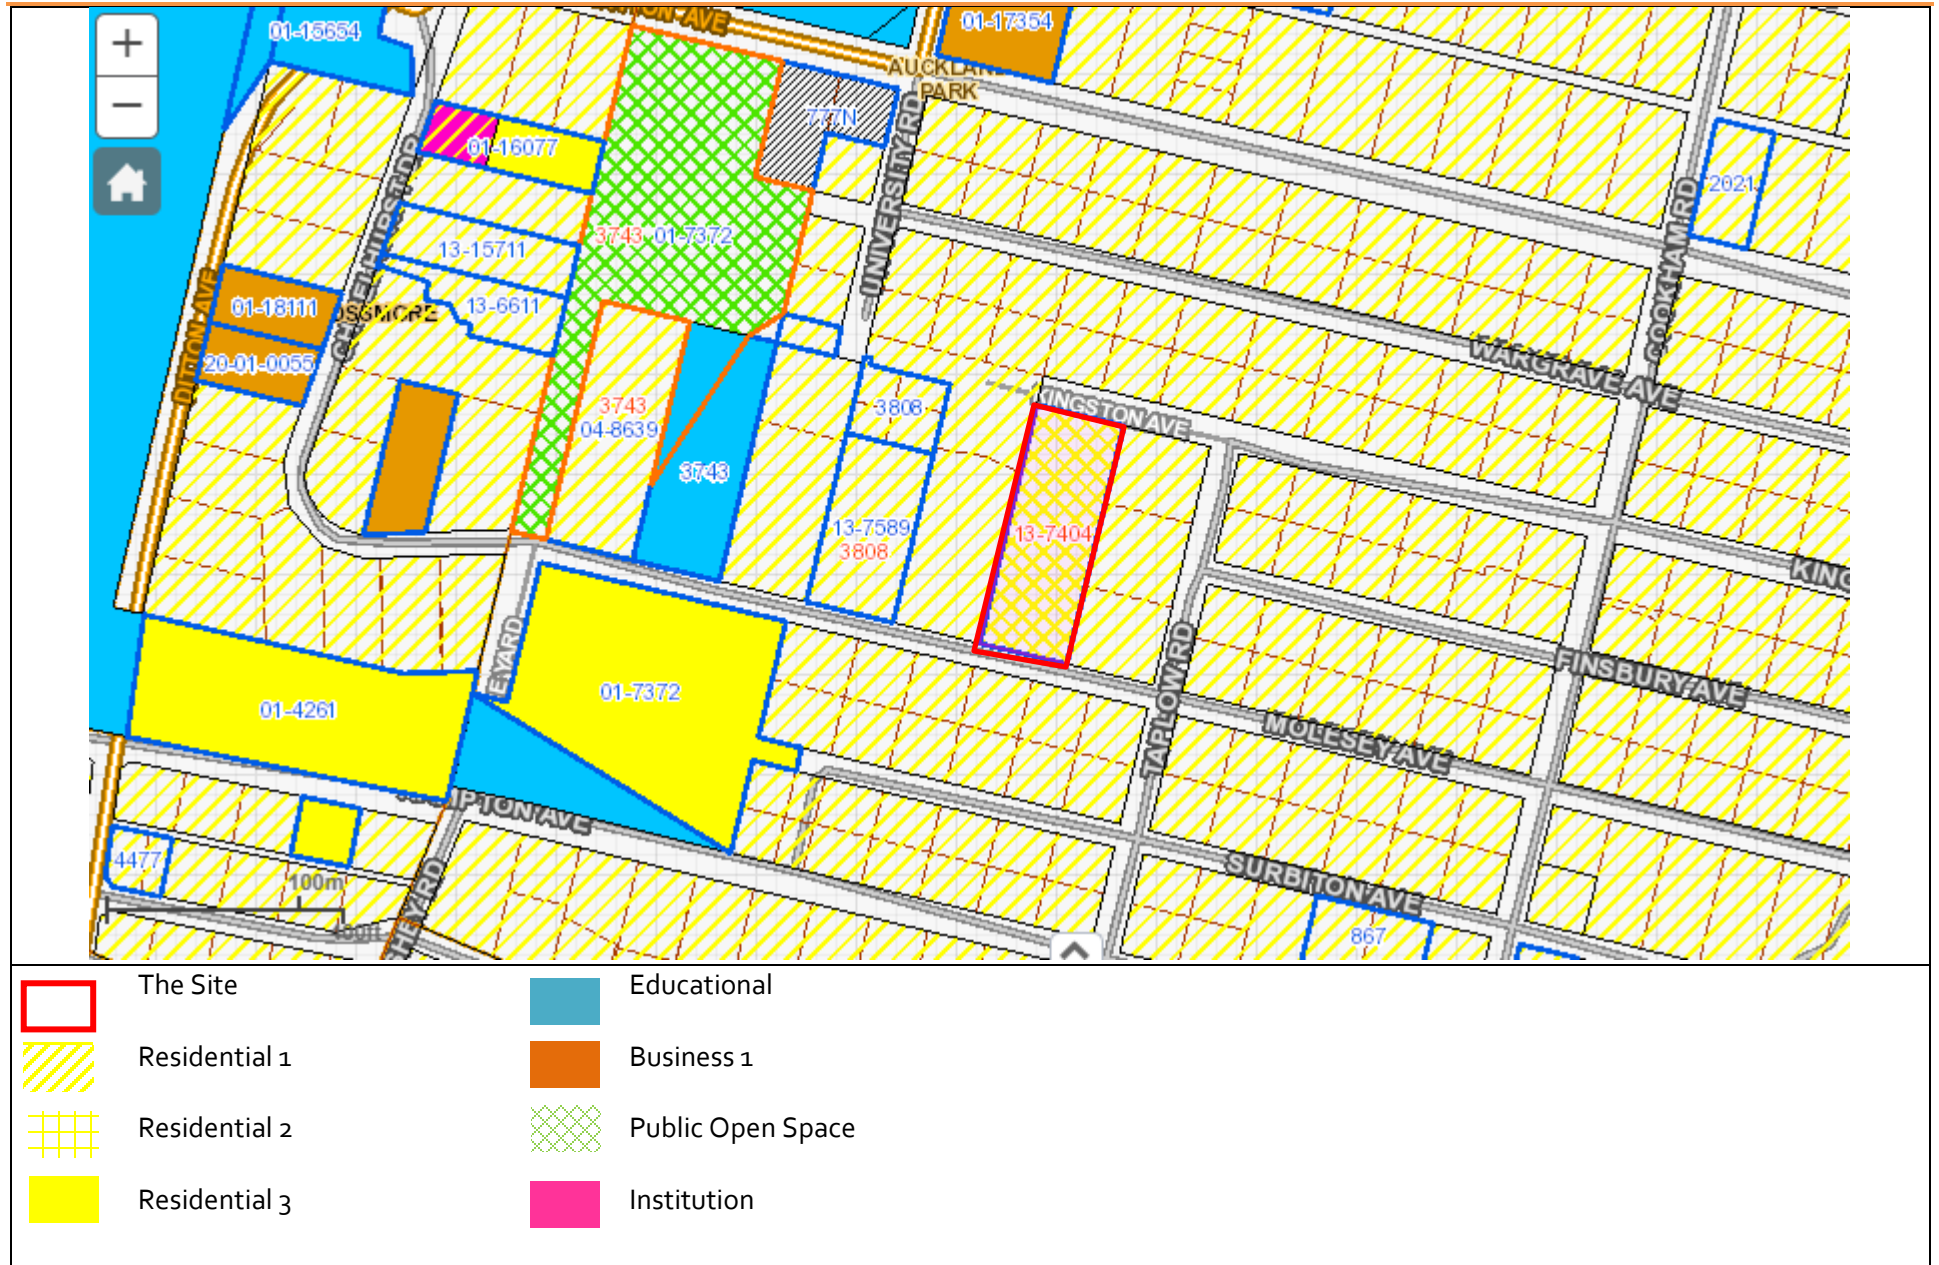

# ANNEXURE B - SURROUNDING LAND USE PLAN

### Legend

-  The Site
-  Residential
-  Boutique Hotel

ANNEXURE C - SURROUNDING ZONING PLAN

ERF 448 AUCKLAND PARK

February 12, 2021

Crit. Biod. and Environ. Sens.

City Parks Land

Ridges