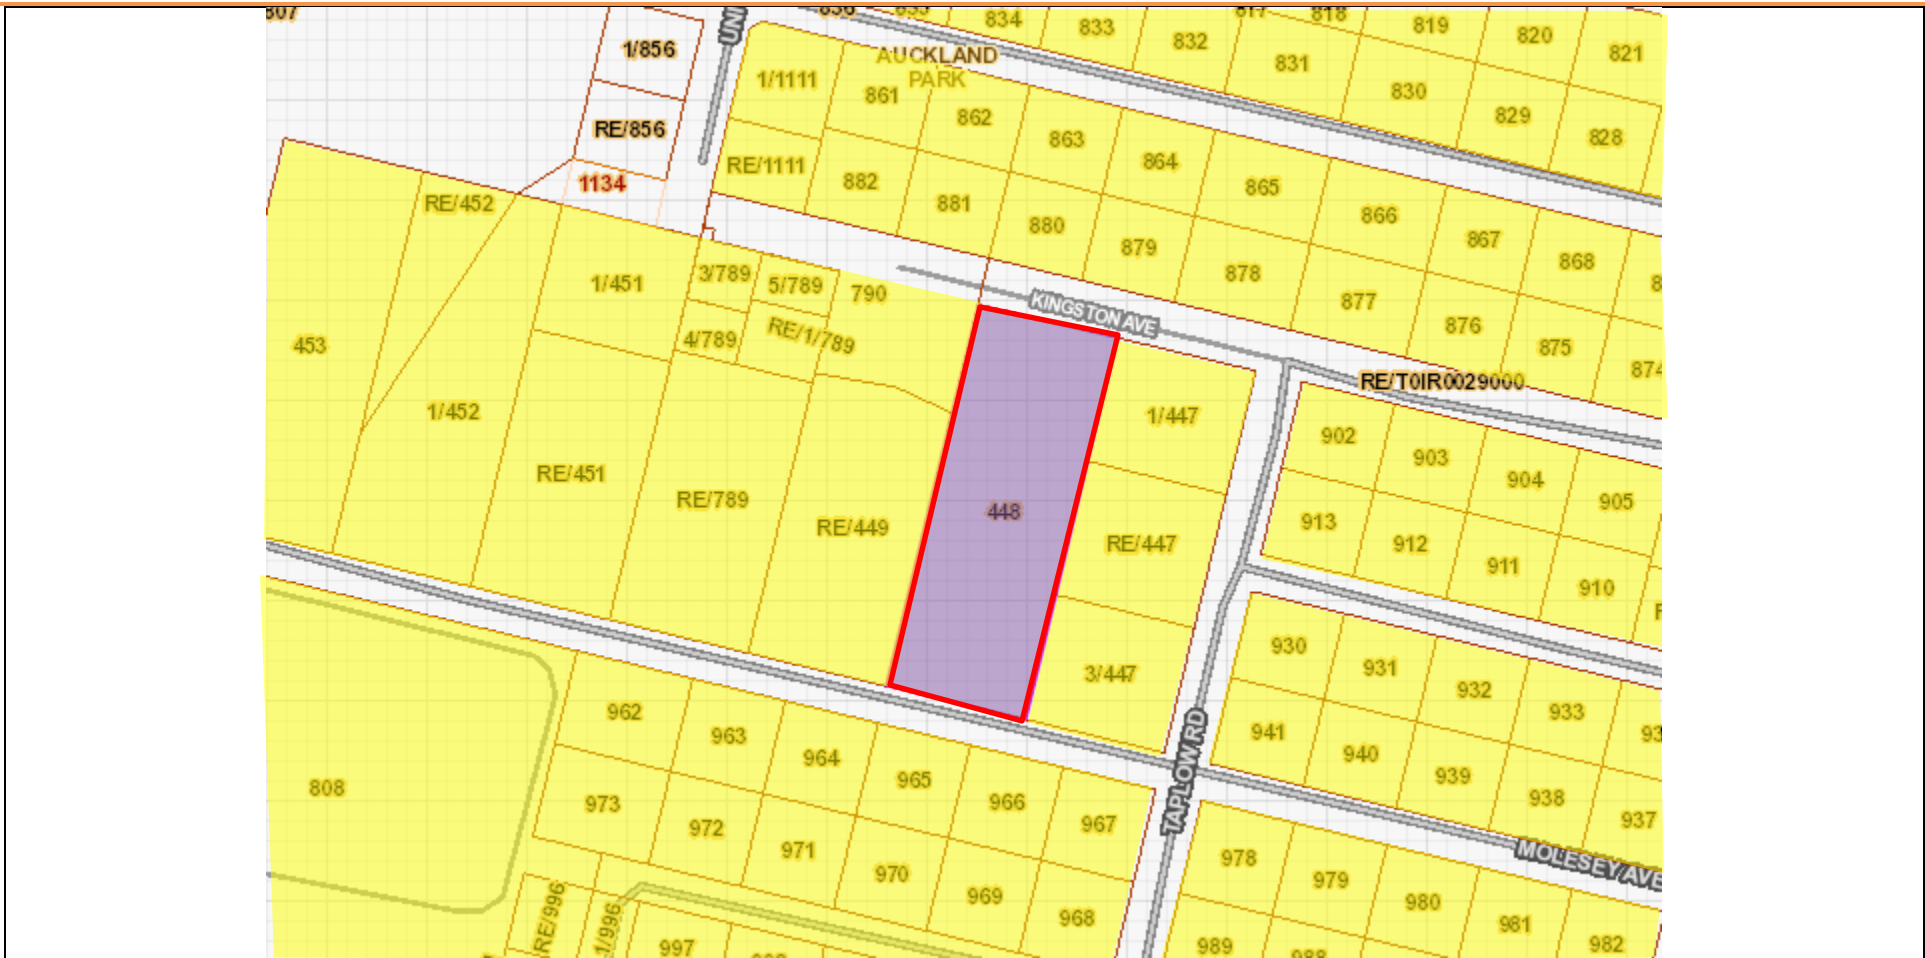

# ANNEXURE B - SURROUNDING LAND USE PLAN

### Legend

-  The Site
-  Residential
-  Boutique Hotel

ANNEXURE C - SURROUNDING ZONING PLAN

ERF 448 AUCKLAND PARK

February 12, 2021

Crit. Biod. and Environ. Sens.

City Parks Land

Ridges